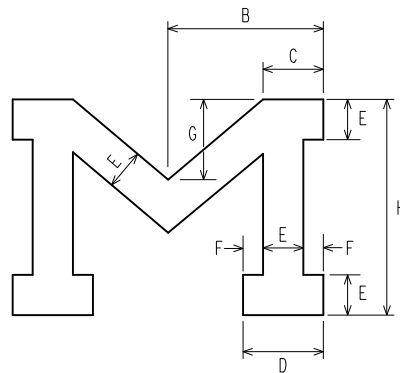

M1-6

STATE ROUTE MARKER
FOR INDEPENDENT USE

SIGN

SIGN	DIMENSIONS (INCHES)										
	A	B	C	D	E	F	G	H	J	K	R
2 DIGITS	24	.688	4.625	7.375	5.375	6.625	8 D	3.5	1.25	2.625	1.5
2 DIGITS	36	1.06	6.94	11.06	8.06	9.94	12 D	5.25	1.875	3.94	2.25
3 DIGITS	24	.688	4.625	7.375	5.375	6.625	8 B	3.5	1.25	2.625	1.5
3 DIGITS	36	1.06	6.94	11.06	8.06	9.94	12 B	5.25	1.875	3.94	2.25

BLOCK LETTER "M"

SIGN	DIMENSIONS (INCHES)						
	A	B	C	D	E	F	G
24 X 24	3.5	2.375	1.188	1.5	.875	.313	1.25
36 X 36	5.25	3.562	1.812	2.25	1.313	.469	1.875

COLORS

DIAMOND - WHITE (REFL.)
BACKGROUND & LEGEND - BLACK (NON-REFL.)